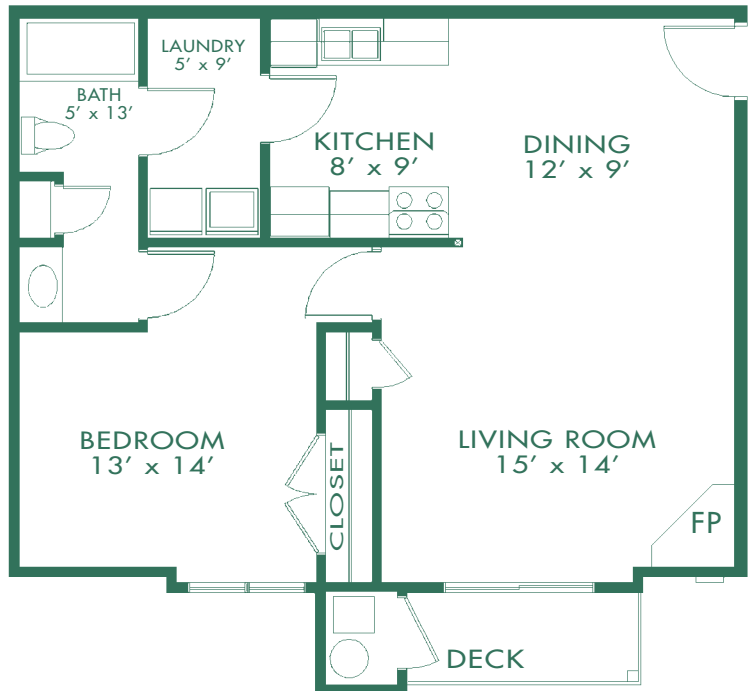

Private garages

Intercom entries

Walk-in closets

Fireplace

Full size washer/dryer

Microwave

14690 ABBEY LANE • BATH
MICHIGAN, 48808

(517) 641-4700 • (517) 641-4701 fx

Kensington Suite

1 Bedroom / 1 Bath 760 SF

Wellington Suite

1 Bedroom / 1 Bath 849 SF